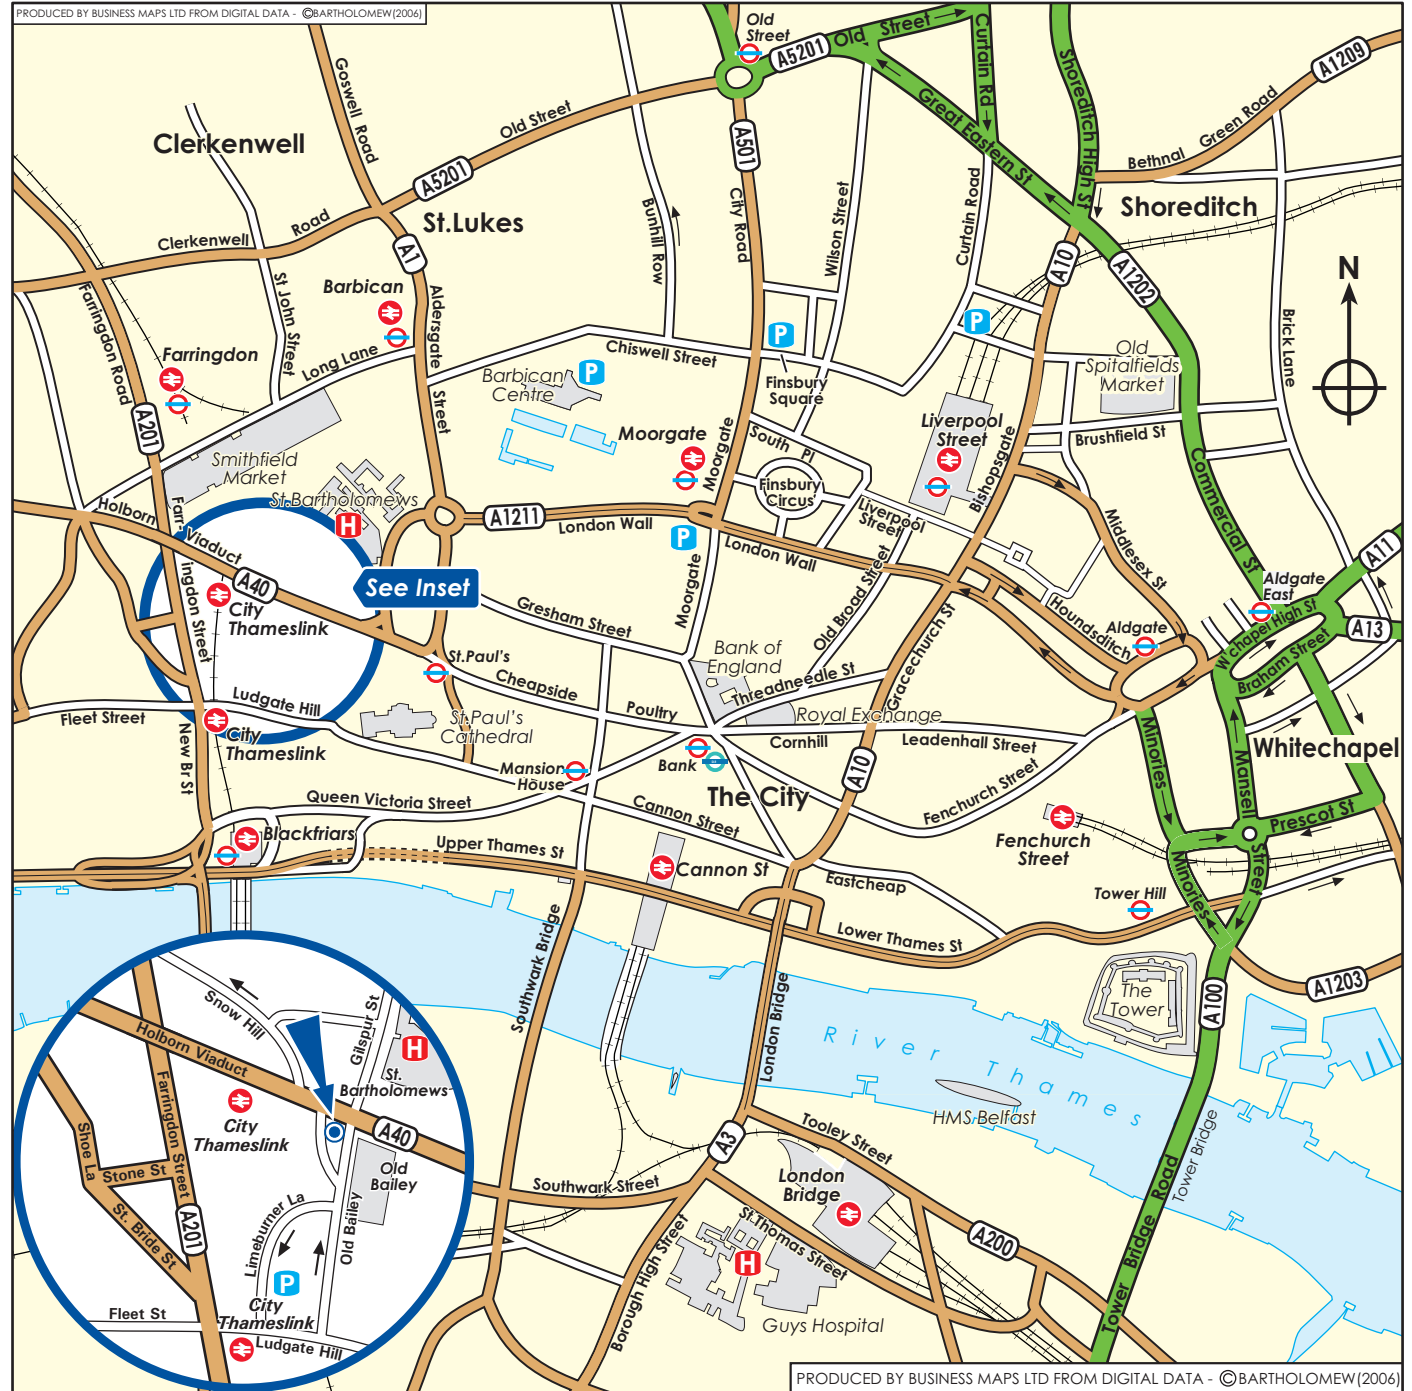

howell jones

solicitors

15 Old Bailey
London
EC4M 7EF

Tel: 020 3170 5880 - Fax: 020 3170 5884
Email: london@howell-jones.com
www.howell-jones.com

Train

- We are located within two miles of all mainline London train stations.
- City Thameslink is the nearest mainline station.
- We are a short walk from the station.
- For further information, timetables and fares, please contact the National Rail Enquiries line on 08457 48 49 50 or check the Railtrack website at www.nationalrail.co.uk

Underground

- The nearest tube station is St Paul's which is on the Central line.

Bus

- The following buses stop near to our offices.
- Buses 8,55,56,242 & 521 stop on Holborn Viaduct.
- Buses 4,11,15,17,23,26,76,100 & 172 all stop on Ludgate Hill.
- For 24 hour bus or tube information call the London Travel Information Line on 020 7222 1234, or visit the Transport for London website at www.tfl.gov.uk

- Nearest car park: NCP car park off Limeburner Lane.
- Please note: We are within the Congestion Charge Zone.

PRODUCED BY BUSINESS MAPS LTD FROM DIGITAL DATA - ©BARTHOLOMEW(2006)

PRODUCED BY BUSINESS MAPS LTD FROM DIGITAL DATA - ©BARTHOLOMEW(2006)